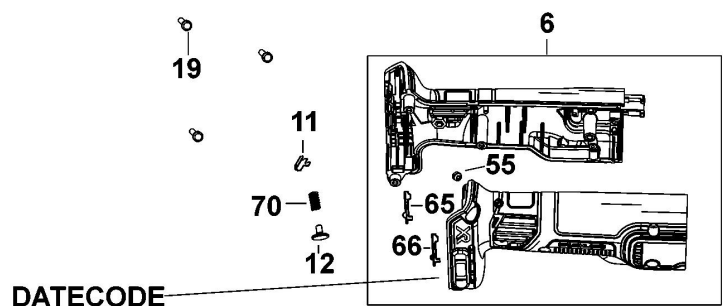

## Parts List DCG405H2T ANGLE GRINDER 1

Item	Part Number	Qty	Part Description	General Description	Other Info	Repair Inst	Markets
1	N509540	1	GEARCASE SA			No	QW
2	N478435	1	BAFFLE			No	QW
3	N537673	1	ROTOR SA			No	QW
4	NA574497	1	MOTOR & SWITCH SA			No	QW
6	N534719	1	CLAMSHELL SET			No	QW
7	N493573	1	COVER			No	QW
8	N493572	1	COVER			No	QW
9	N497112	1	LEVER			No	QW
10	N489903	1	PIN			No	QW
11	N467560	1	PLATE			No	QW
12	N122099	1	BLOCK			No	QW
13	N105579	1	SPRING			No	QW
14	N136731	1	LEVER			No	QW
15	N137733	1	SCREW			No	QW
16	330065-31	4	PLASTIC SCREW			No	QW
17	330065-33	2	SCREW			No	QW
18	N042665	2	SCREW			No	QW
19	90611830	3	SCREW			No	QW
20	N420261	1	O RING			No	QW
21	N135116	1	WASHER SPRING			No	QW
22	N501323	1	GUARD			No	QW
23	391969-00	1	INNER FLANGE			No	QW
24	N484250	1	OUTER FLANGE			No	QW
25	N421925	1	SIDE HANDLE			No	QW
26	N107295	1	HEX KEY	6 mm		No	QW
27	N499035	1	RATING PLATE			No	QW
28	N499164	1	LABEL			No	QW
29	N499037	1	LABEL			No	QW
30	N602440	1	LABEL			No	QW
31	N487316	1	WASHER			No	QW
32	N451305	1	WASHER SPRING			No	QW
33	N474213	1	SPACER			No	QW