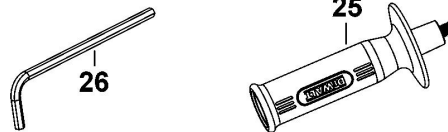

## Parts List DCG405H2T ANGLE GRINDER 1

Item	Part Number	Qty	Part Description	General Description	Other Info	Repair Inst	Markets
1	N509540	1	GEARCASE SA			No	QW
2	N478435	1	BAFFLE			No	QW
3	N537673	1	ROTOR SA			No	QW
4	NA574497	1	MOTOR & SWITCH SA			No	QW
6	N534719	1	CLAMSHELL SET			No	QW
7	N493573	1	COVER			No	QW
8	N493572	1	COVER			No	QW
9	N497112	1	LEVER			No	QW
10	N489903	1	PIN			No	QW
11	N467560	1	PLATE			No	QW
12	N122099	1	BLOCK			No	QW
13	N105579	1	SPRING			No	QW
14	N136731	1	LEVER			No	QW
15	N137733	1	SCREW			No	QW
16	330065-31	4	PLASTIC SCREW			No	QW
17	330065-33	2	SCREW			No	QW
18	N042665	2	SCREW			No	QW
19	90611830	3	SCREW			No	QW
20	N420261	1	O RING			No	QW
21	N135116	1	WASHER SPRING			No	QW
22	N501323	1	GUARD			No	QW
23	391969-00	1	INNER FLANGE			No	QW
24	N484250	1	OUTER FLANGE			No	QW
25	N421925	1	SIDE HANDLE			No	QW
26	N107295	1	HEX KEY	6 mm		No	QW
27	N499035	1	RATING PLATE			No	QW
28	N499164	1	LABEL			No	QW
29	N499037	1	LABEL			No	QW
30	N602440	1	LABEL			No	QW
31	N487316	1	WASHER			No	QW
32	N451305	1	WASHER SPRING			No	QW
33	N474213	1	SPACER			No	QW