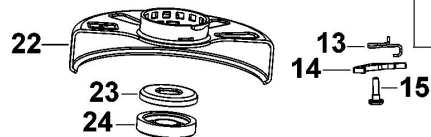

## Parts List DCG405H2T ANGLE GRINDER 1

Item	Part Number	Qty	Part Description	General Description	Other Info	Repair Inst	Markets
1	N509540	1	GEARCASE SA			No	QW
2	N478435	1	BAFFLE			No	QW
3	N537673	1	ROTOR SA			No	QW
4	NA574497	1	MOTOR & SWITCH SA			No	QW
6	N534719	1	CLAMSHELL SET			No	QW
7	N493573	1	COVER			No	QW
8	N493572	1	COVER			No	QW
9	N497112	1	LEVER			No	QW
10	N489903	1	PIN			No	QW
11	N467560	1	PLATE			No	QW
12	N122099	1	BLOCK			No	QW
13	N105579	1	SPRING			No	QW
14	N136731	1	LEVER			No	QW
15	N137733	1	SCREW			No	QW
16	330065-31	4	PLASTIC SCREW			No	QW
17	330065-33	2	SCREW			No	QW
18	N042665	2	SCREW			No	QW
19	90611830	3	SCREW			No	QW
20	N420261	1	O RING			No	QW
21	N135116	1	WASHER SPRING			No	QW
22	N501323	1	GUARD			No	QW
23	391969-00	1	INNER FLANGE			No	QW
24	N484250	1	OUTER FLANGE			No	QW
25	N421925	1	SIDE HANDLE			No	QW
26	N107295	1	HEX KEY	6 mm		No	QW
27	N499035	1	RATING PLATE			No	QW
28	N499164	1	LABEL			No	QW
29	N499037	1	LABEL			No	QW
30	N602440	1	LABEL			No	QW
31	N487316	1	WASHER			No	QW
32	N451305	1	WASHER SPRING			No	QW
33	N474213	1	SPACER			No	QW