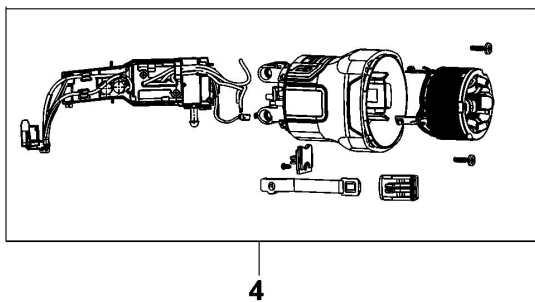

## Parts List DCG405H2T ANGLE GRINDER 1

Item	Part Number	Qty	Part Description	General Description	Other Info	Repair Inst	Markets
1	N509540	1	GEARCASE SA			No	QW
2	N478435	1	BAFFLE			No	QW
3	N537673	1	ROTOR SA			No	QW
4	NA574497	1	MOTOR & SWITCH SA			No	QW
6	N534719	1	CLAMSHELL SET			No	QW
7	N493573	1	COVER			No	QW
8	N493572	1	COVER			No	QW
9	N497112	1	LEVER			No	QW
10	N489903	1	PIN			No	QW
11	N467560	1	PLATE			No	QW
12	N122099	1	BLOCK			No	QW
13	N105579	1	SPRING			No	QW
14	N136731	1	LEVER			No	QW
15	N137733	1	SCREW			No	QW
16	330065-31	4	PLASTIC SCREW			No	QW
17	330065-33	2	SCREW			No	QW
18	N042665	2	SCREW			No	QW
19	90611830	3	SCREW			No	QW
20	N420261	1	O RING			No	QW
21	N135116	1	WASHER SPRING			No	QW
22	N501323	1	GUARD			No	QW
23	391969-00	1	INNER FLANGE			No	QW
24	N484250	1	OUTER FLANGE			No	QW
25	N421925	1	SIDE HANDLE			No	QW
26	N107295	1	HEX KEY	6 mm		No	QW
27	N499035	1	RATING PLATE			No	QW
28	N499164	1	LABEL			No	QW
29	N499037	1	LABEL			No	QW
30	N602440	1	LABEL			No	QW
31	N487316	1	WASHER			No	QW
32	N451305	1	WASHER SPRING			No	QW
33	N474213	1	SPACER			No	QW