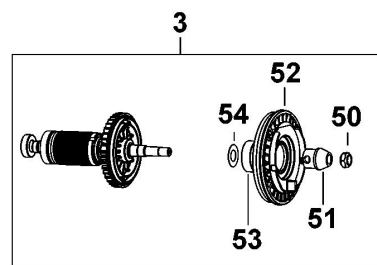

## Parts List DCG405H2T ANGLE GRINDER 1

Item	Part Number	Qty	Part Description	General Description	Other Info	Repair Inst	Markets
1	N509540	1	GEARCASE SA			No	QW
2	N478435	1	BAFFLE			No	QW
3	N537673	1	ROTOR SA			No	QW
4	NA574497	1	MOTOR & SWITCH SA			No	QW
6	N534719	1	CLAMSHELL SET			No	QW
7	N493573	1	COVER			No	QW
8	N493572	1	COVER			No	QW
9	N497112	1	LEVER			No	QW
10	N489903	1	PIN			No	QW
11	N467560	1	PLATE			No	QW
12	N122099	1	BLOCK			No	QW
13	N105579	1	SPRING			No	QW
14	N136731	1	LEVER			No	QW
15	N137733	1	SCREW			No	QW
16	330065-31	4	PLASTIC SCREW			No	QW
17	330065-33	2	SCREW			No	QW
18	N042665	2	SCREW			No	QW
19	90611830	3	SCREW			No	QW
20	N420261	1	O RING			No	QW
21	N135116	1	WASHER SPRING			No	QW
22	N501323	1	GUARD			No	QW
23	391969-00	1	INNER FLANGE			No	QW
24	N484250	1	OUTER FLANGE			No	QW
25	N421925	1	SIDE HANDLE			No	QW
26	N107295	1	HEX KEY	6 mm		No	QW
27	N499035	1	RATING PLATE			No	QW
28	N499164	1	LABEL			No	QW
29	N499037	1	LABEL			No	QW
30	N602440	1	LABEL			No	QW
31	N487316	1	WASHER			No	QW
32	N451305	1	WASHER SPRING			No	QW
33	N474213	1	SPACER			No	QW