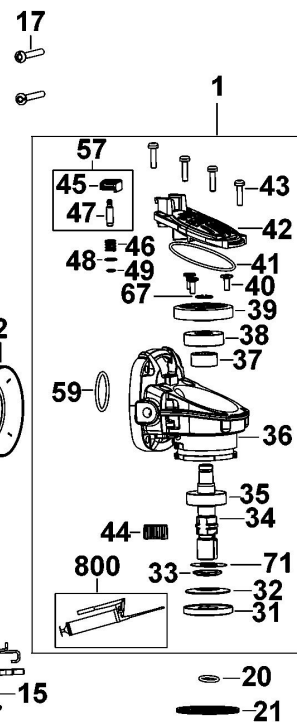

## Parts List DCG405H2T ANGLE GRINDER 1

Item	Part Number	Qty	Part Description	General Description	Other Info	Repair Inst	Markets
1	N509540	1	GEARCASE SA			No	QW
2	N478435	1	BAFFLE			No	QW
3	N537673	1	ROTOR SA			No	QW
4	NA574497	1	MOTOR & SWITCH SA			No	QW
6	N534719	1	CLAMSHELL SET			No	QW
7	N493573	1	COVER			No	QW
8	N493572	1	COVER			No	QW
9	N497112	1	LEVER			No	QW
10	N489903	1	PIN			No	QW
11	N467560	1	PLATE			No	QW
12	N122099	1	BLOCK			No	QW
13	N105579	1	SPRING			No	QW
14	N136731	1	LEVER			No	QW
15	N137733	1	SCREW			No	QW
16	330065-31	4	PLASTIC SCREW			No	QW
17	330065-33	2	SCREW			No	QW
18	N042665	2	SCREW			No	QW
19	90611830	3	SCREW			No	QW
20	N420261	1	O RING			No	QW
21	N135116	1	WASHER SPRING			No	QW
22	N501323	1	GUARD			No	QW
23	391969-00	1	INNER FLANGE			No	QW
24	N484250	1	OUTER FLANGE			No	QW
25	N421925	1	SIDE HANDLE			No	QW
26	N107295	1	HEX KEY	6 mm		No	QW
27	N499035	1	RATING PLATE			No	QW
28	N499164	1	LABEL			No	QW
29	N499037	1	LABEL			No	QW
30	N602440	1	LABEL			No	QW
31	N487316	1	WASHER			No	QW
32	N451305	1	WASHER SPRING			No	QW
33	N474213	1	SPACER			No	QW